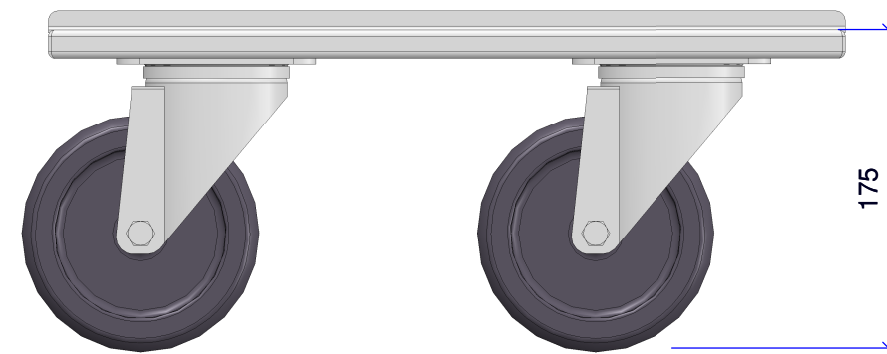

715

M8 borgmoer

M8 borgmoer

715

15

175

ALTO-SHAAM. BENELUX

KlopPro Smart Kitchen Solutions