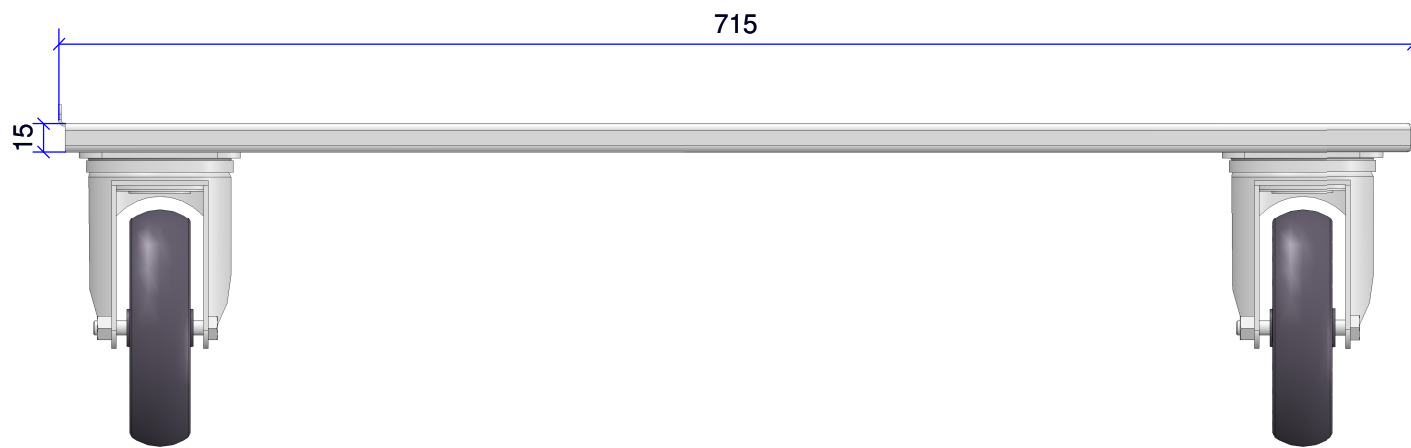

715

M8 borgmoer

M8 borgmoer

715

15

175

ALTO-SHAAM. BENELUX

KlopPro Smart Kitchen Solutions