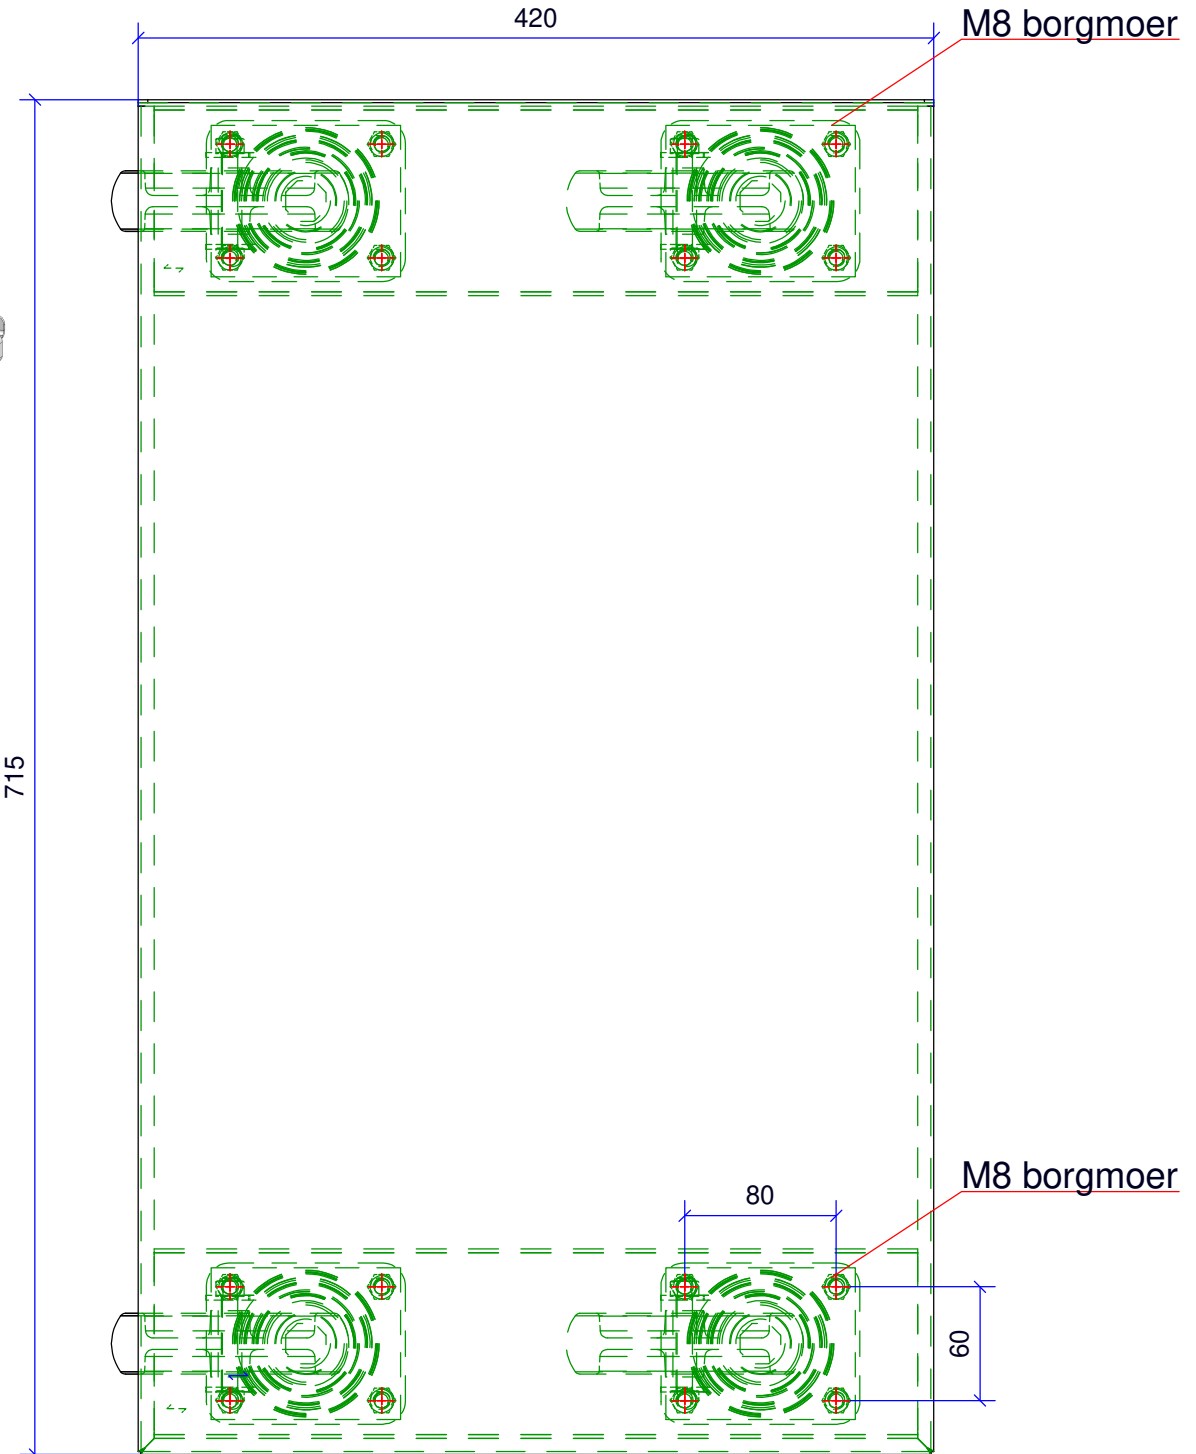

715

M8 borgmoer

M8 borgmoer

715

15

175

ALTO-SHAAM. BENELUX

KlopPro Smart Kitchen Solutions